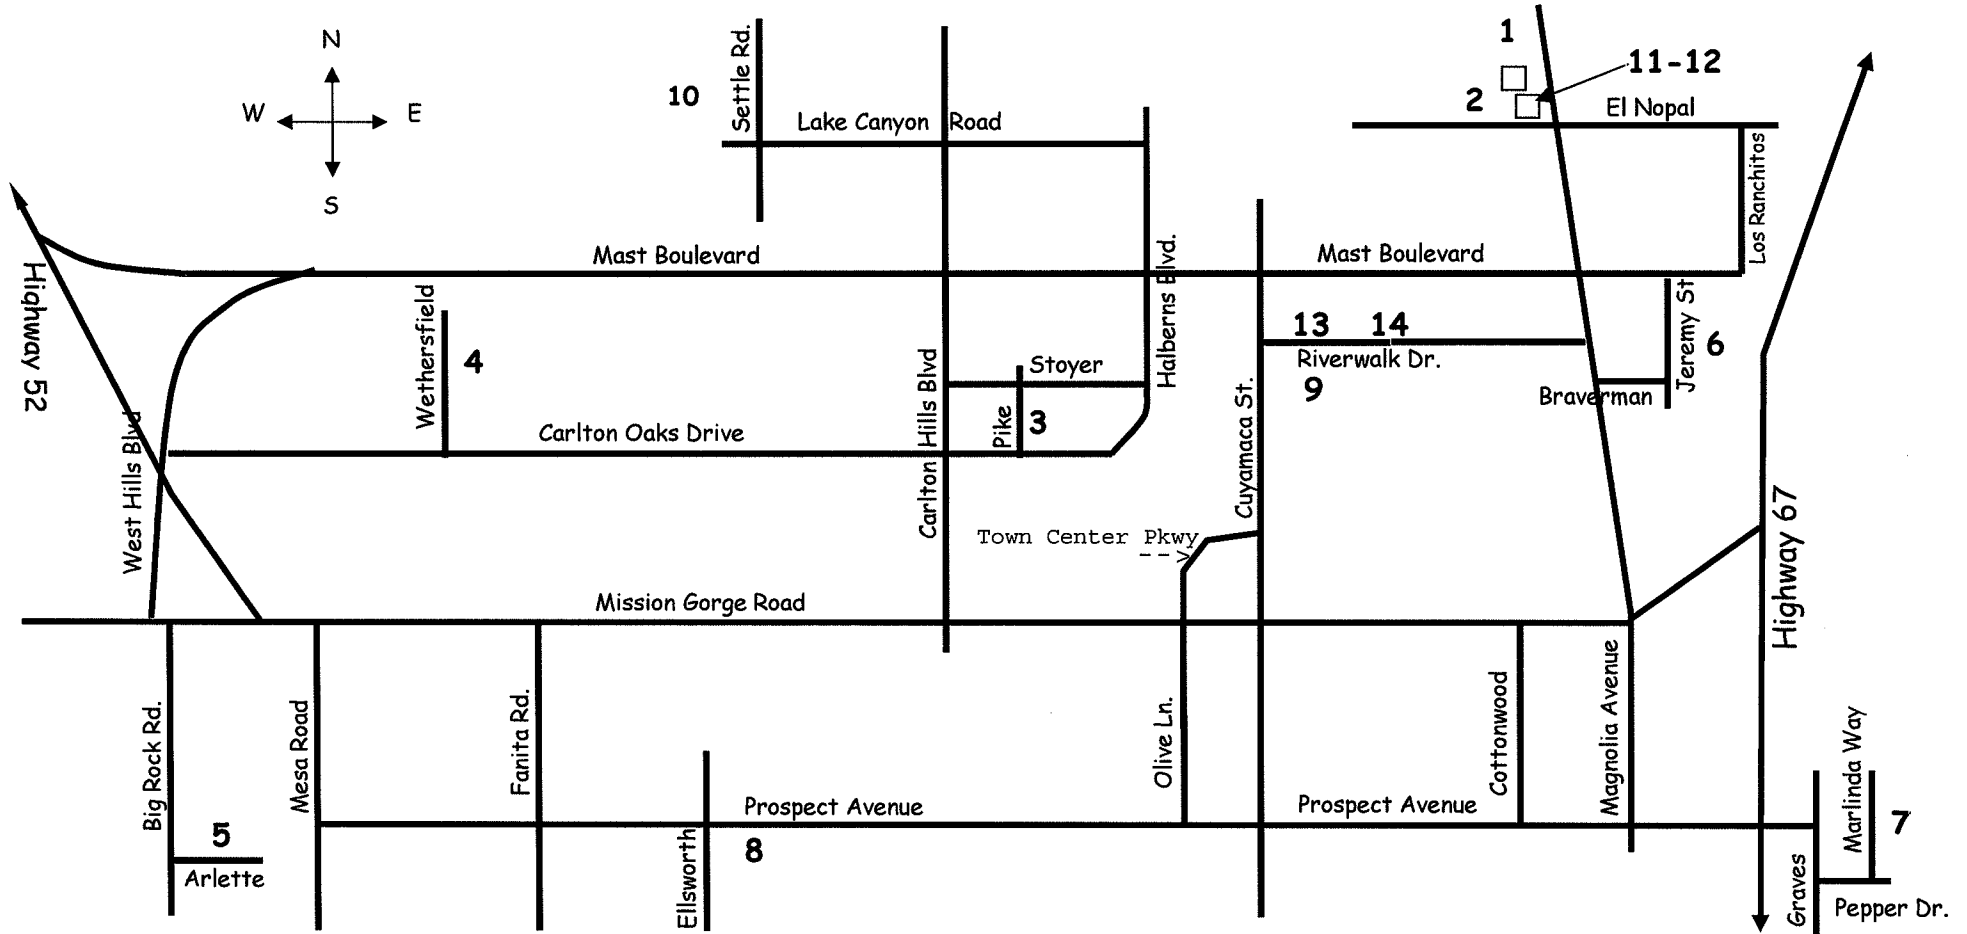

# Santee School District Site Map

- |   |  |  |   |
|---|--|--|---|
| 1. <b>Cajon Park</b> 956-2400<br>10300 Magnolia Avenue<br>Santee, CA 92071          | 5. <b>Chet F. Harritt</b> 258-4800<br>8120 Arlette St.<br>Santee, CA 92071     | 9. <b>Rio Seco</b> 956-5500<br>9545 Cuyamaca St.<br>Santee, CA 92071               | 12. <b>Santee Success Program</b> 956-2453<br>10280 North Magnolia<br>Santee, CA 92071                          |
| 2. <b>Cajon Park Jr. High</b> 956-2412<br>10300 Magnolia Avenue<br>Santee, CA 92071 | 6. <b>Hill Creek</b> 956-5000<br>9665 Jeremy St.<br>Santee, CA 92071           | 10. <b>Sycamore Canyon</b> 956-5400<br>10201 Settle Rd.<br>Santee, CA 92071        | 13. <b>Educational Resource Ctr</b> 258-2350<br>Douglas E. Giles Bldg.<br>9619 Cuyamaca St.<br>Santee, CA 92071 |
| 3. <b>Carlton Hills</b> 258-3400<br>9353 Pike Rd.<br>Santee, CA 92071               | 7. <b>Pepper Drive</b> 956-5100<br>1935 Marlinda Way<br>El Cajon, CA 92020     | 11. <b>Alternative School</b> 956-2490<br>10250 North Magnolia<br>Santee, CA 92071 | 14. <b>District Office</b> 258-2300<br>Charles E. Skidmore Bldg.<br>9625 Cuyamaca St.<br>Santee, CA 92071       |
| 4. <b>Carlton Oaks</b> 956-4500<br>9353 Wethersfield<br>Santee, CA 92071            | 8. <b>Prospect Avenue</b> 956-5200<br>9303 Prospect Avenue<br>Santee, CA 92071 |  |   |

Map not to scale. Not all streets are shown.